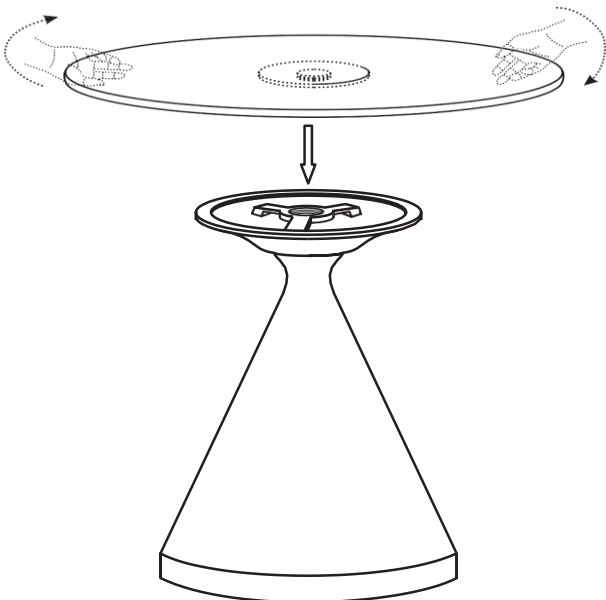

carolina living

Beautiful Modern Designs

Assembly Instructions

PB4848-TOP/PB4848-BASE

Thank you for purchasing a Carolina Living company product. This product has been designed for easy assembly and is constructed for durability. Please follow the assembly instructions carefully. If a part is missing or you have any difficulties in assembling this product, please contact us Toll Free 1-800-228-3876

Step 1 :

Complete Piece :